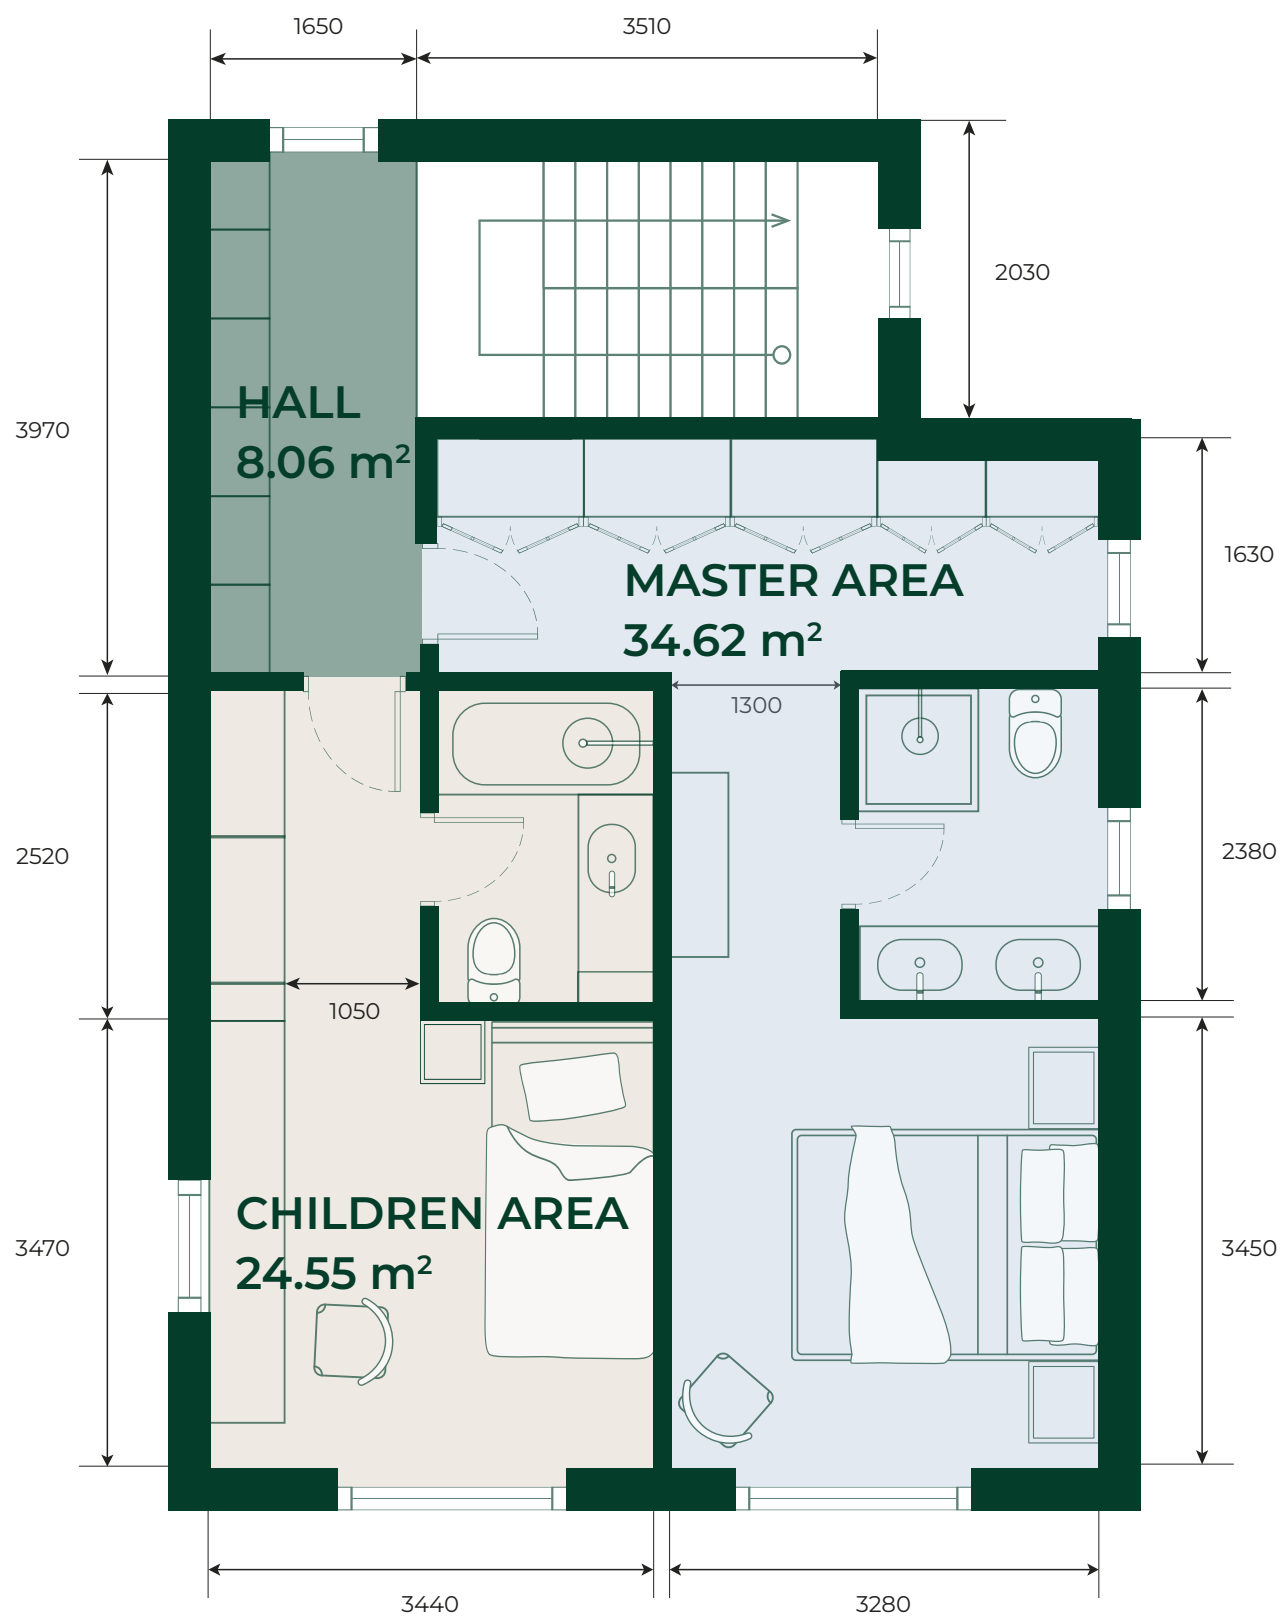

GROUND FLOOR

INTERNAL AREA 121.89 m²
COVERED TERRACES 29 m²

FIRST FLOOR

INTERNAL AREA 67.23 m²

CONTACTS:

+35 799 797 171

welcome@belleair.villas

www.belleair.villas